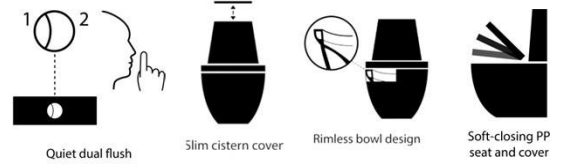

**Scaevola ST2472**  
One-Piece Water Closet

**Features:**

Modern and luxurious feel.  
Rimless bowl design ensures easy cleaning and better hygiene.  
Twin jet, 360° flushing system clean the entire bowl in one flush, preventing bacteria and germs from accumulating.  
Soft closing Urea toilet seat and cover withstands degradation over time.

**Specifications:**

- Flush System : Quiet Dual Flush
- Rough-in : S-Trap 150 & 250mm.
- Dimension : L 700 x W 360 x H 780 mm
- Water Use : 2 Ticks √√ (full flush ≤4.0L, half flush ≤3.0L) /  
3 Ticks √√√ (full flush ≤3.5L, half flush ≤2.5L)

**Parts:**

- All installation accessories
- Urea soft close seat & cover
- Quiet dual flush fittings
- Pan connector (optional)

**Technical Drawing Specification:**