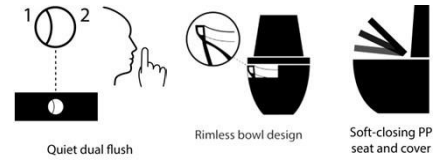

Rondeletia ST2470
One-Piece Water Closet

Features:
 Uniquely sculpted to provide a sleek and luxurious feel.
 Rimless bowl design ensures easy cleaning and better hygiene.
 Twin jet, 360° flushing system clean the entire bowl in one flush, preventing bacteria and germs from accumulating.
 Soft closing Urea toilet seat and cover withstands degradation over time.

Specifications:
 Flush System : Quiet Dual Flush
 Rough-in : S-Trao 150 & 250mm.
 Dimension : L 700 x W 360 x H 740 mm
 Water Use : 2 Ticks √√ (full flush ≤4.0L, half flush ≤3.0L) /
 3 Ticks √√√ (full flush ≤3.5L, half flush ≤2.5L)

- Parts:**
- All installation accessories
 - Urea soft close seat & cover
 - Quiet dual flush fittings
 - Pan connector (optional)

Technical Drawing Specification: