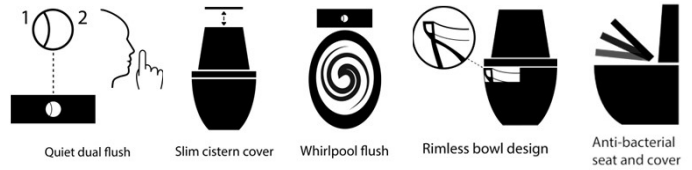

**Plumeria ST2468/SC3468**  
Close-Coupled Water Closet

**Features:**

Modern design suitable for most bathrooms.  
Rimless bowl design ensures easy cleaning.  
Whirlpool flush cleans the entire bowl in one flush, preventing bacteria and germs from accumulating.  
Soft-closing Urea toilet seat and cover withstands degradation over time.  
Can be produced with **anti-bacterial** protection (tested to JIS Standard) if required.

**Specifications:**

Flush system : Quiet Dual Flush  
Rough-in : S-Trap 150 & 250 mm  
Dimension : L 680 x W 380 x H 785 mm  
MWELS Rating : 2 Ticks √√ (full flush ≤4.0L, half flush ≤3.0L) /  
3 Ticks √√√ (full flush ≤3.5L, half flush ≤2.5L)

**Parts:**

- All installation accessories
- UF soft close seat & cover with **anti-bacterial** protection.
- Quiet dual flush fittings
- Pan connector (optional)

**Technical Drawing Specification:**